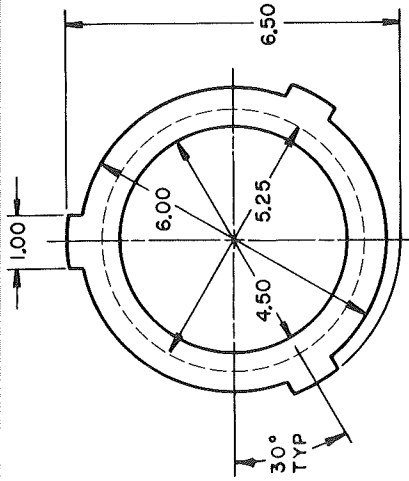

STRAP CLAMP

LOCK WASHER

Make freehand sketches of the objects shown. Select an appropriate size for each object using the grid provided. Strive for good line quality and proportion. Erase construction lines and darken finished work. Do not dimension.

NAME

SKETCHING OBJECTS

DATE

PROBLEM

5-6